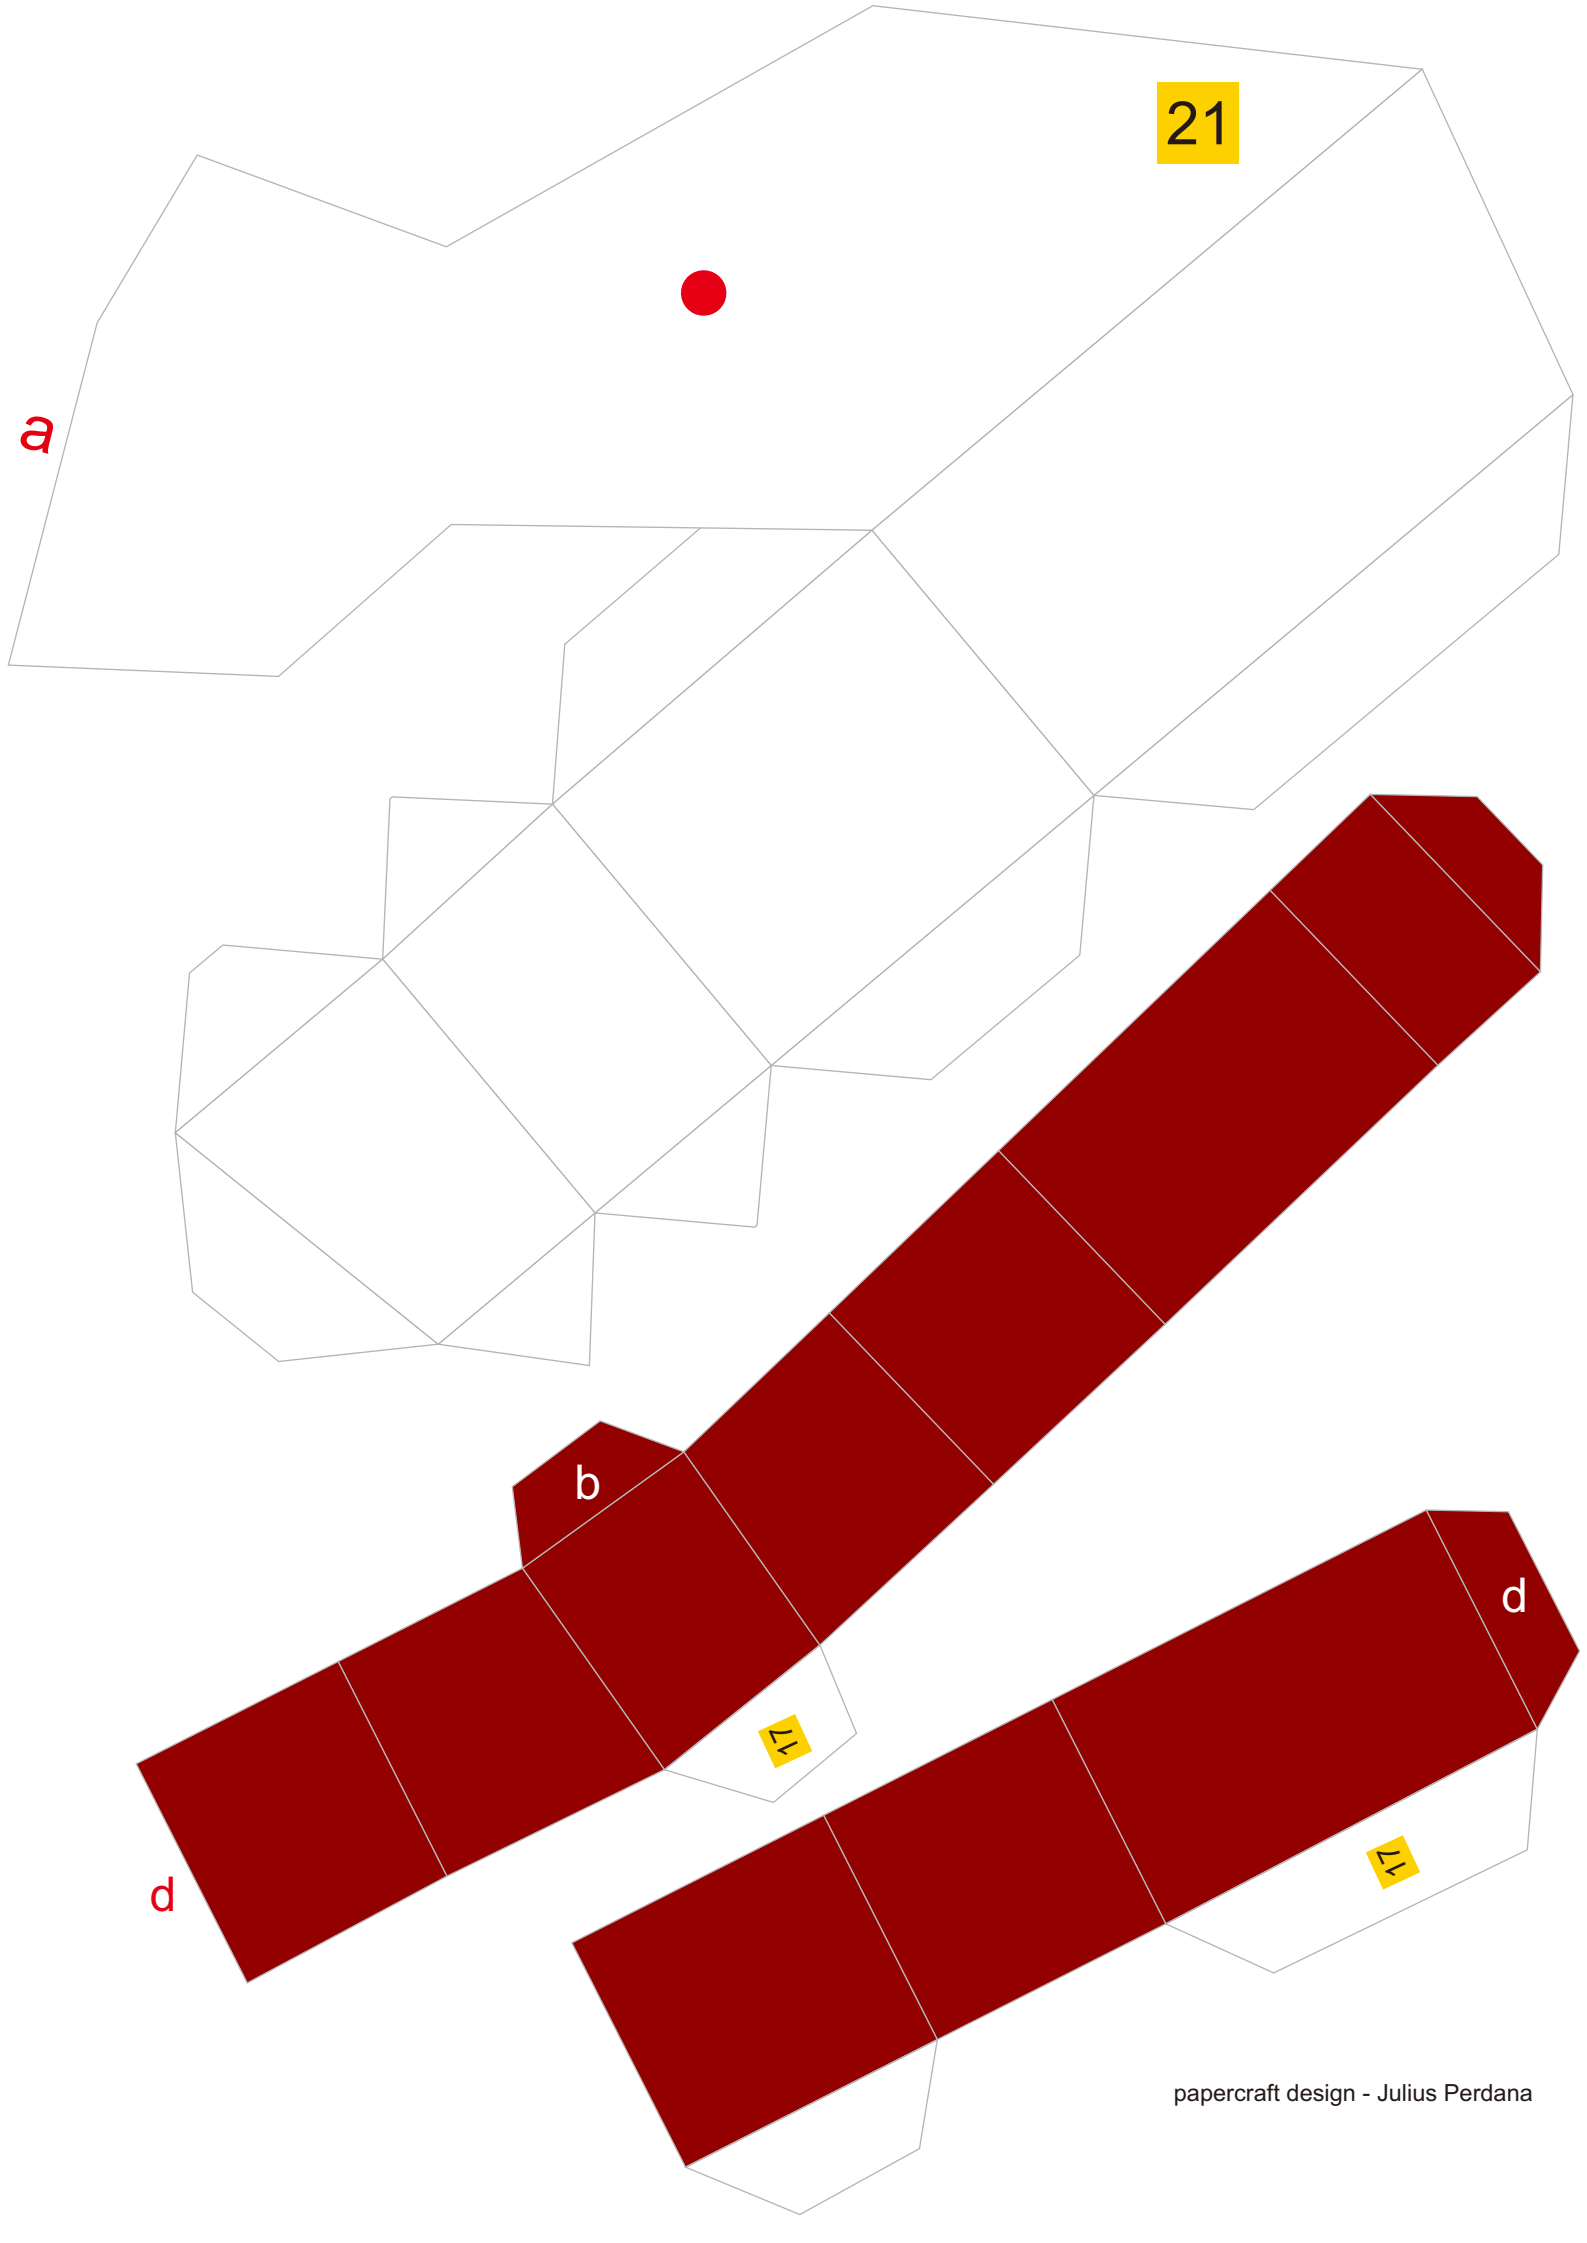

21

a

b

d

d

17

17