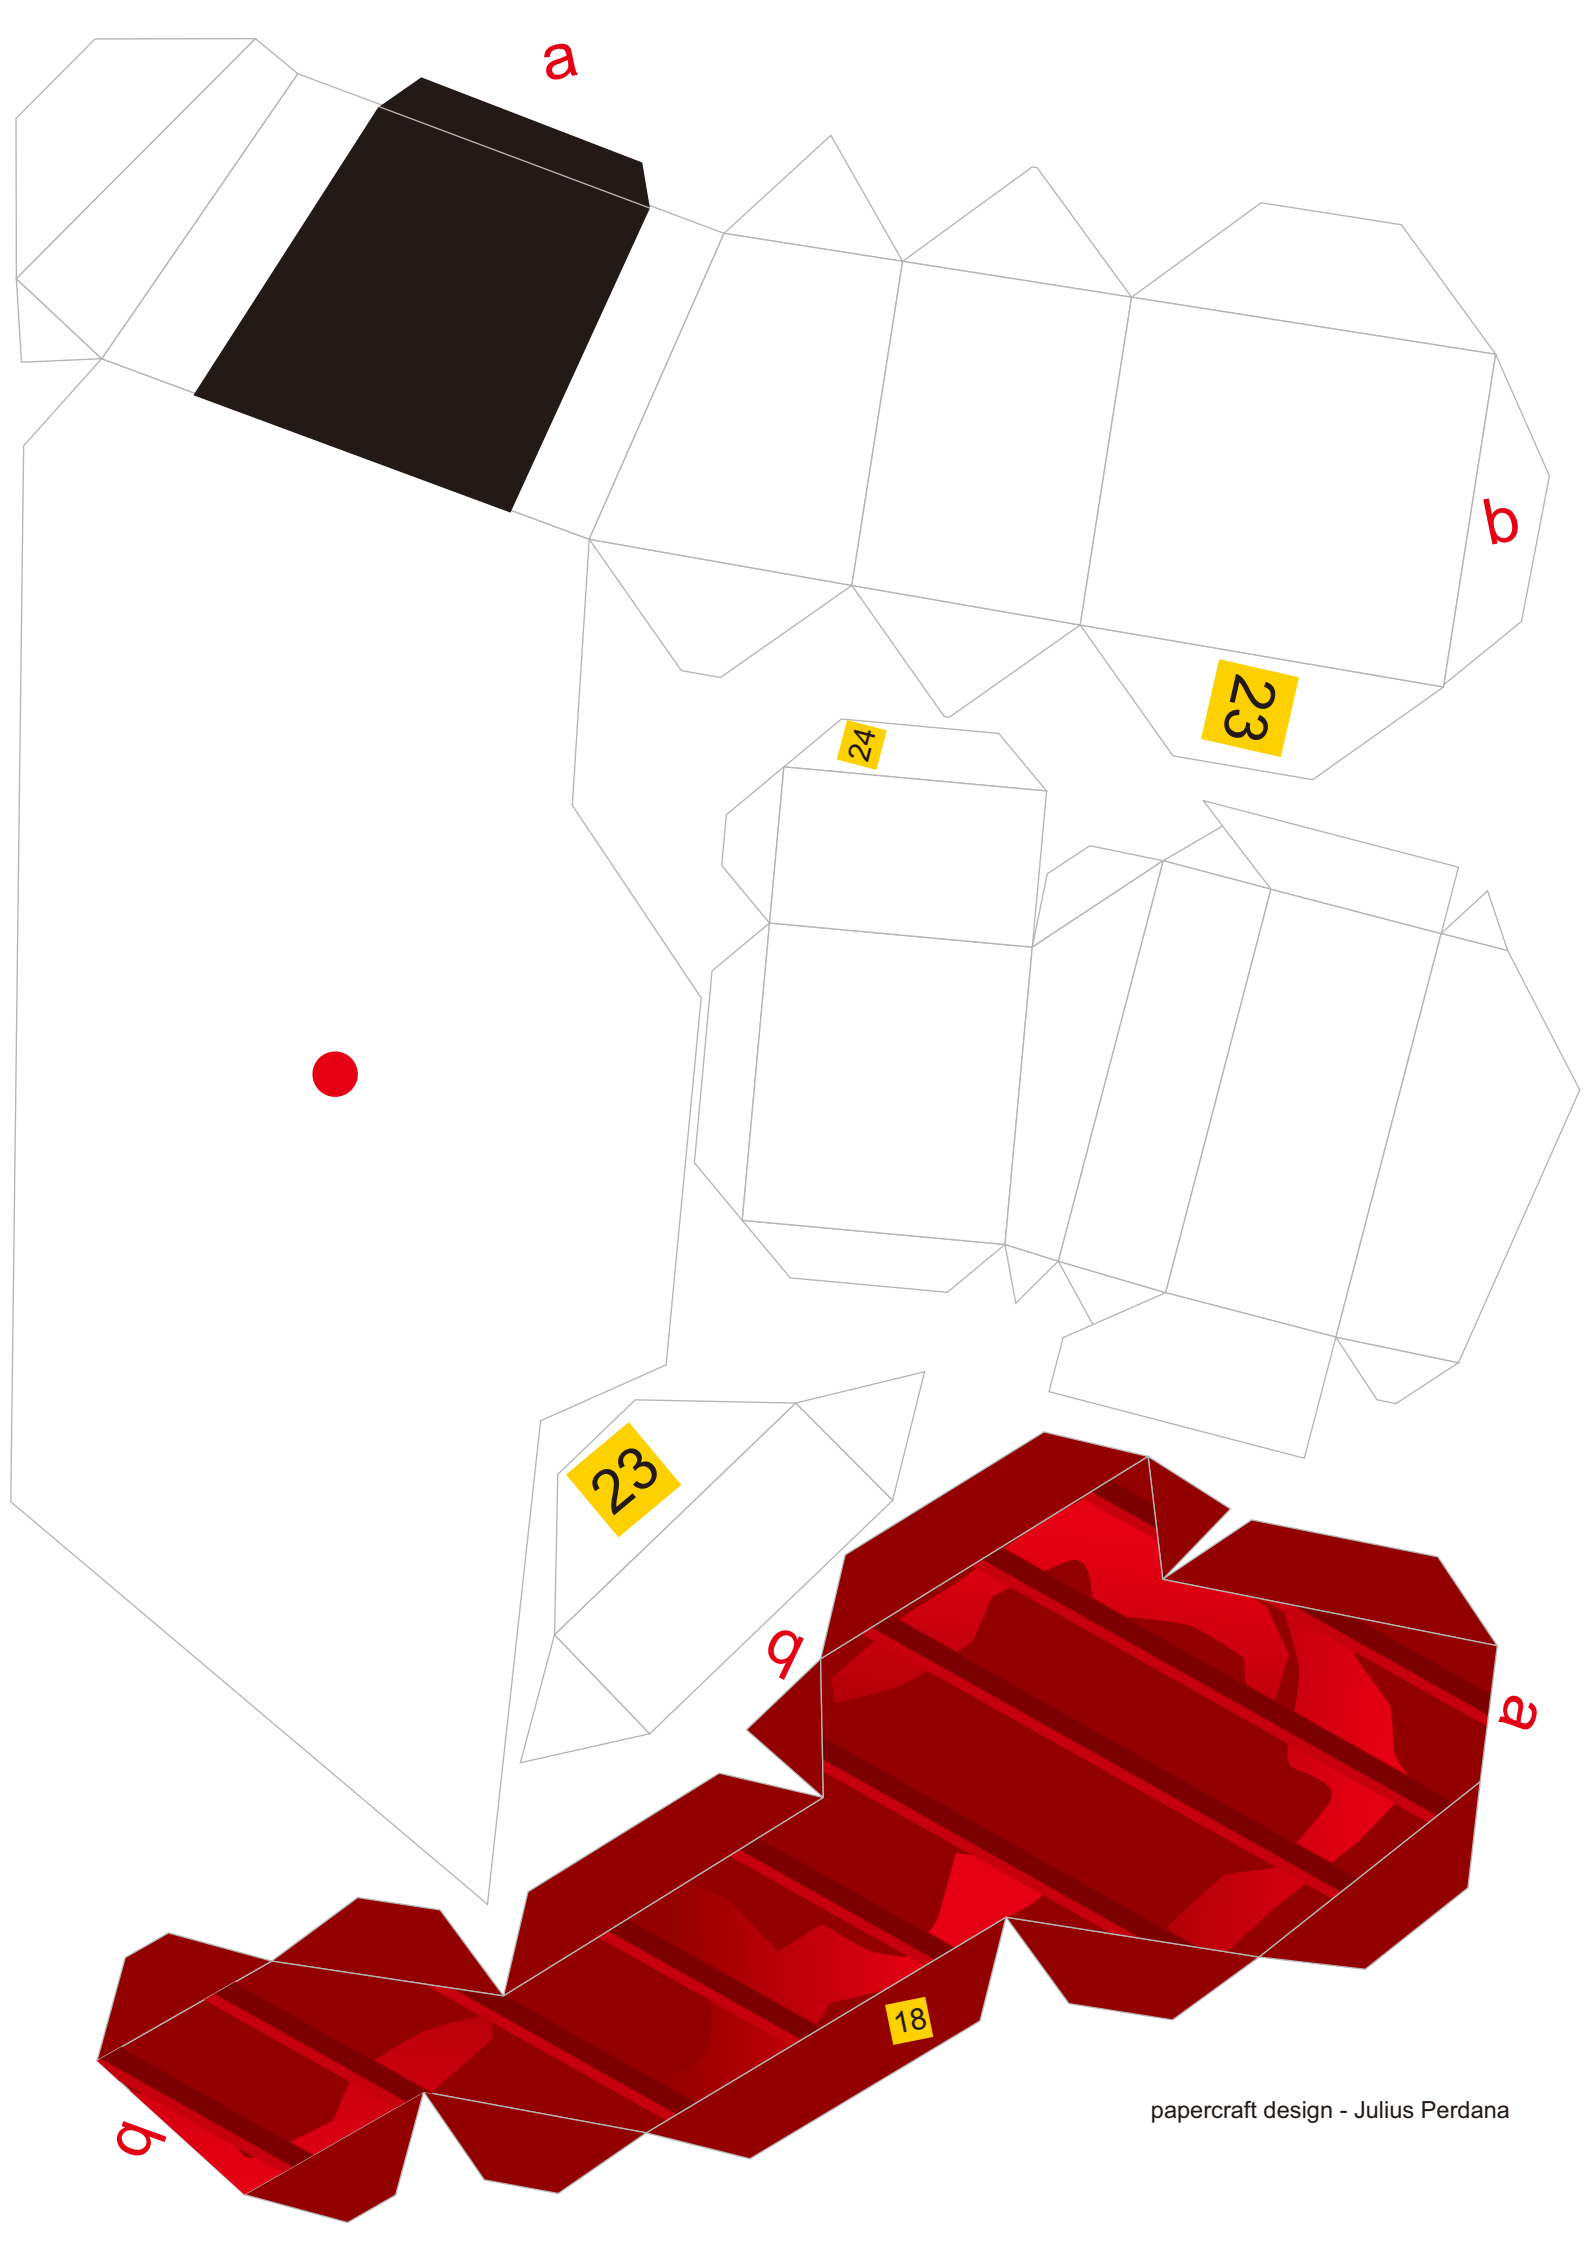

a

b

23

24

23

q

a

18

q