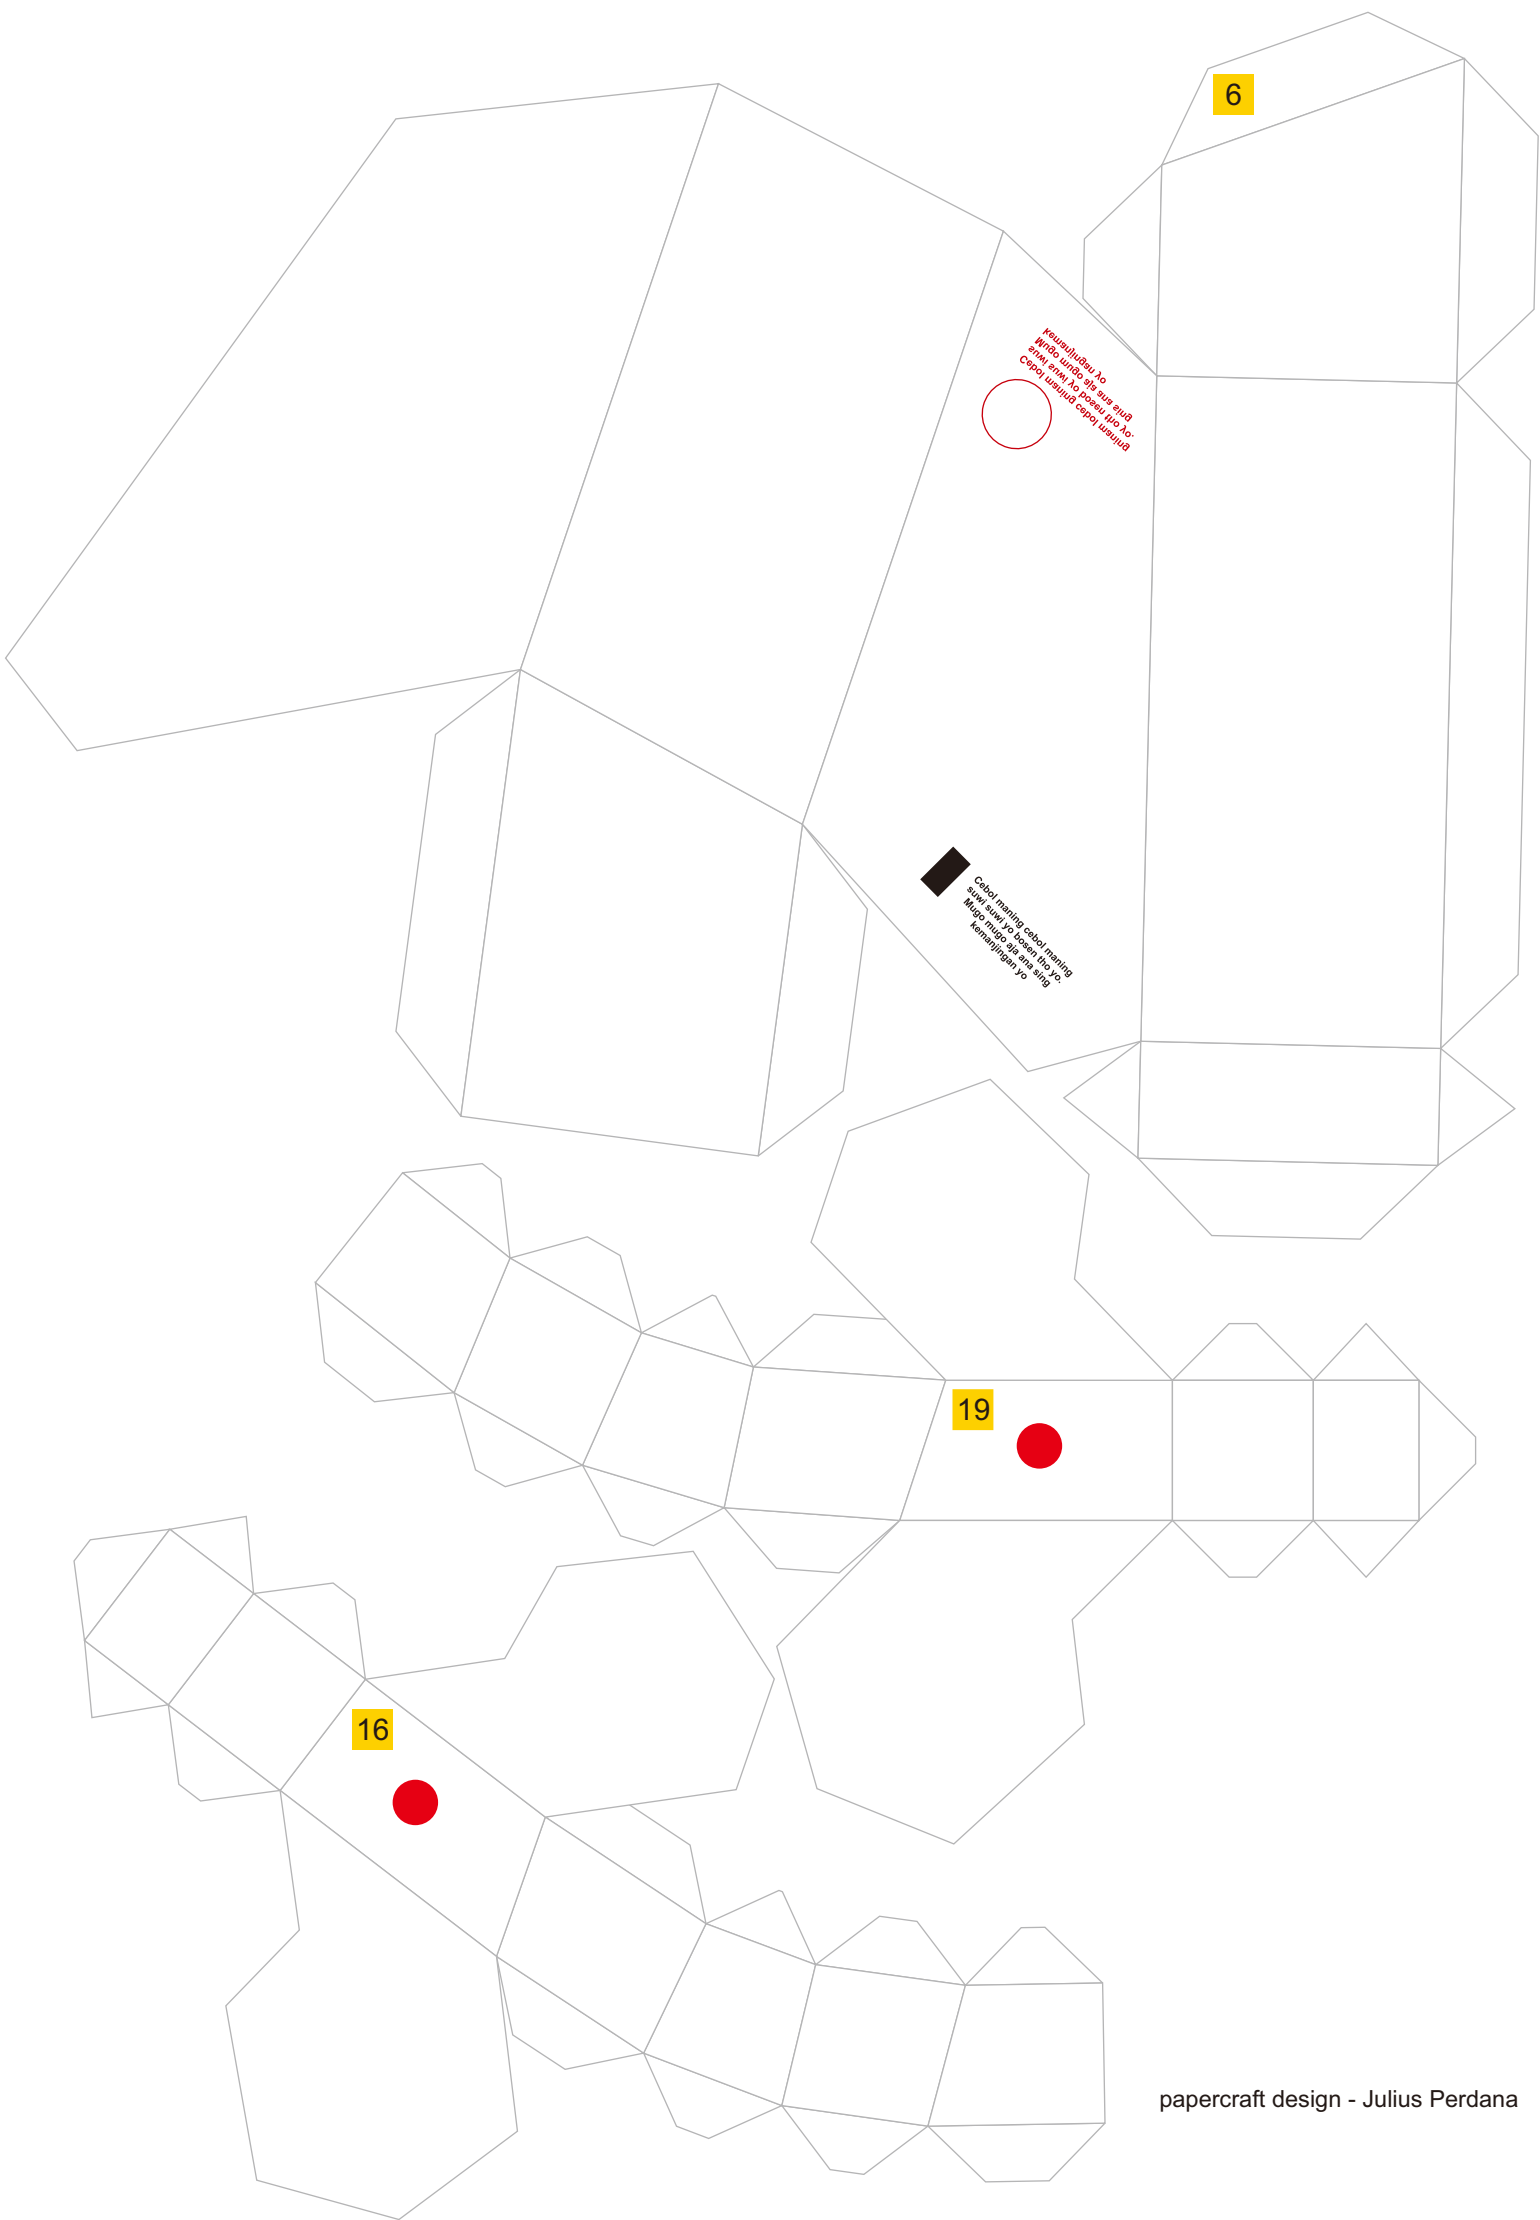

6

Resumuhpa yo
With this as sure this to
any any yo, paku yo to.
Cepi laura cepi laura

Cubot masing cubot masing
sure sure yo, boan this yo.
Muga muga cepi ane ane ang
kemujilhan yo

19

16