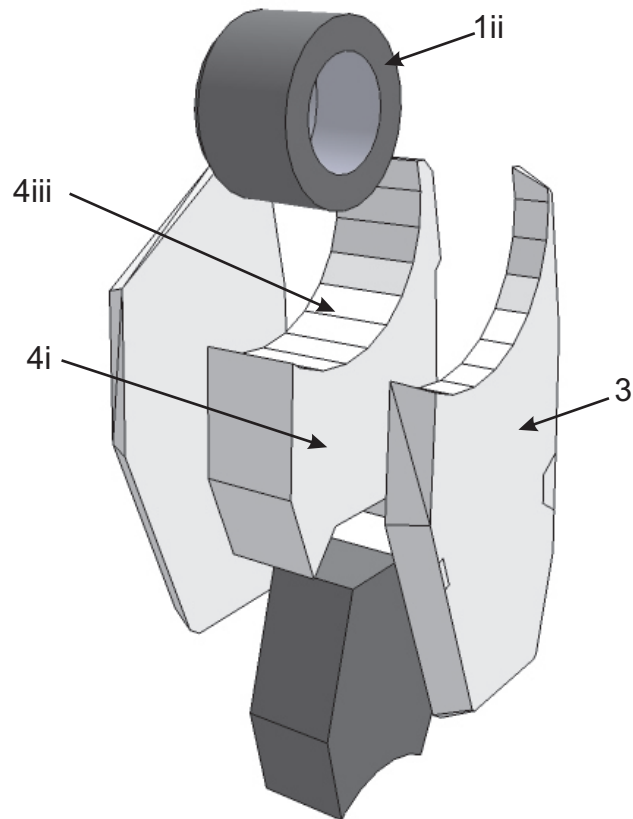

GN-004/te-A02

GUNDAM NADLEE H AKWOS

Papercraft Design by Wanda Bachtiansyah
E-mail : wanda.gundam@yahoo.com

Part 6 : LEG
Do the same way for the other side

Black for Nadleeh Akwos
White for Original Nadleeh
6i & 6ii