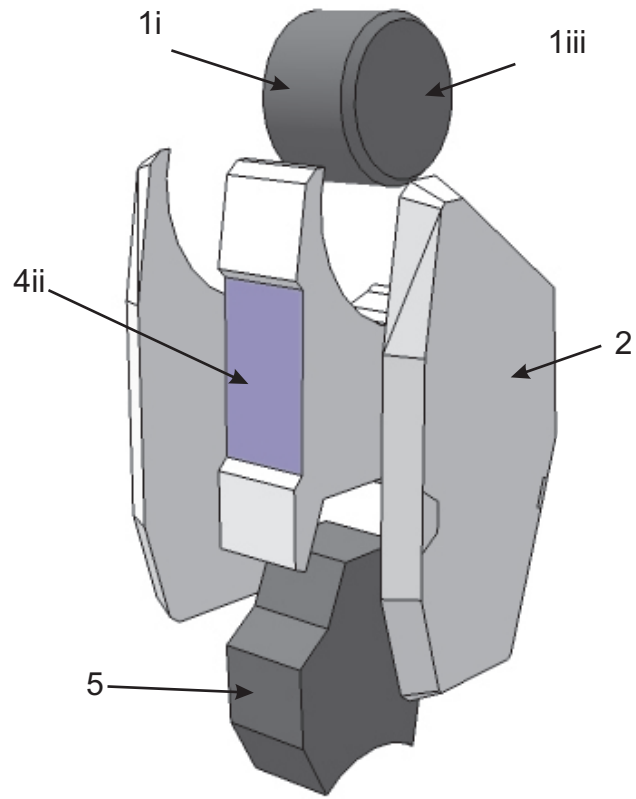

GN-004/te-A02

GUNDAM NADLEE H AKWOS

Papercraft Design by Wanda Bachtiansyah
E-mail : wanda.gundam@yahoo.com

Part 6 : LEG
Do the same way for the other side

Black for Nadleeh Akwos
White for Original Nadleeh
6i & 6ii