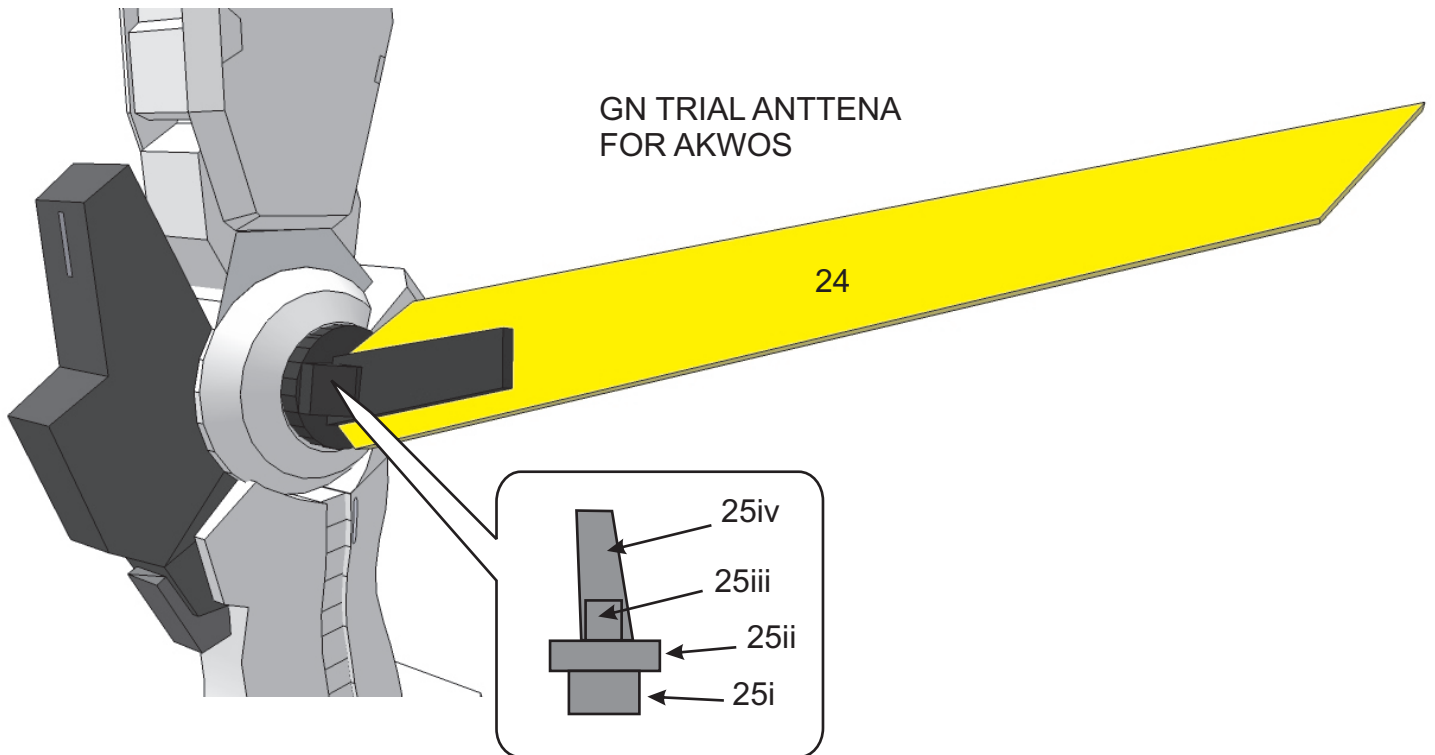

SHOES Part :
Black For AKWOS
White For Original Nadleeh