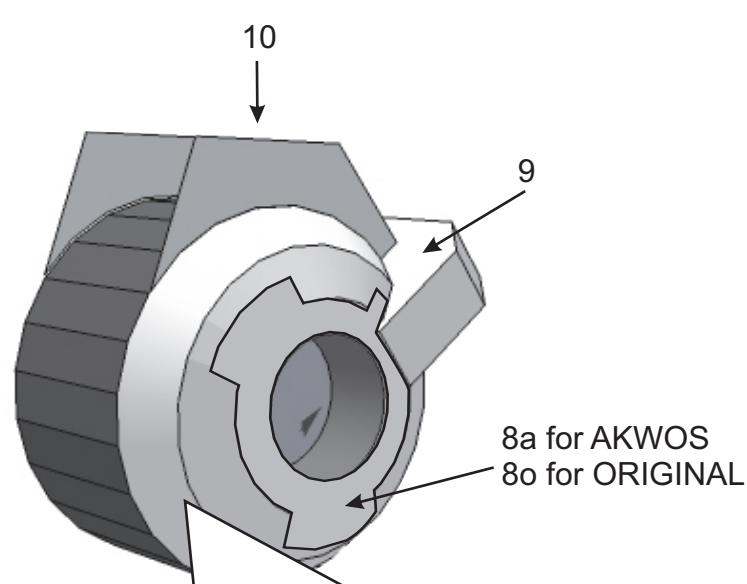

GN-004/te-A02

GUNDAM NADLEE H AKWOS

Papercraft Design by Wanda Bachtiansyah
E-mail : wanda.gundam@yahoo.com

Part 6 : LEG
Do the same way for the other side

Black for Nadleeh Akwos
White for Original Nadleeh
6i & 6ii