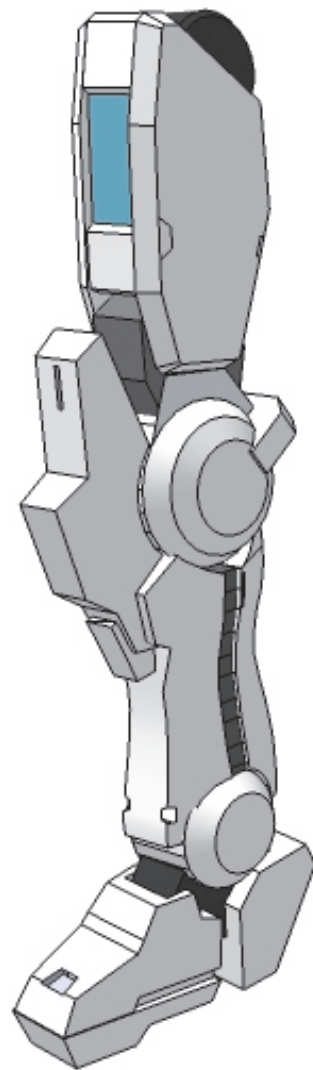

GN-004/te-A02

GUNDAM NADLEE H AKWOS

Papercraft Design by Wanda Bachtiansyah
E-mail : wanda.gundam@yahoo.com

Part 6 : LEG
Do the same way for the other side

Black for Nadleeh Akwos
White for Original Nadleeh
6i & 6ii

SHOES Part :
Black For AKWOS
White For Original Nadleeh

GN-004/te-A02
GUNDAM NADLEE H AKWOS

GN-004
GUNDAM NADLEE H