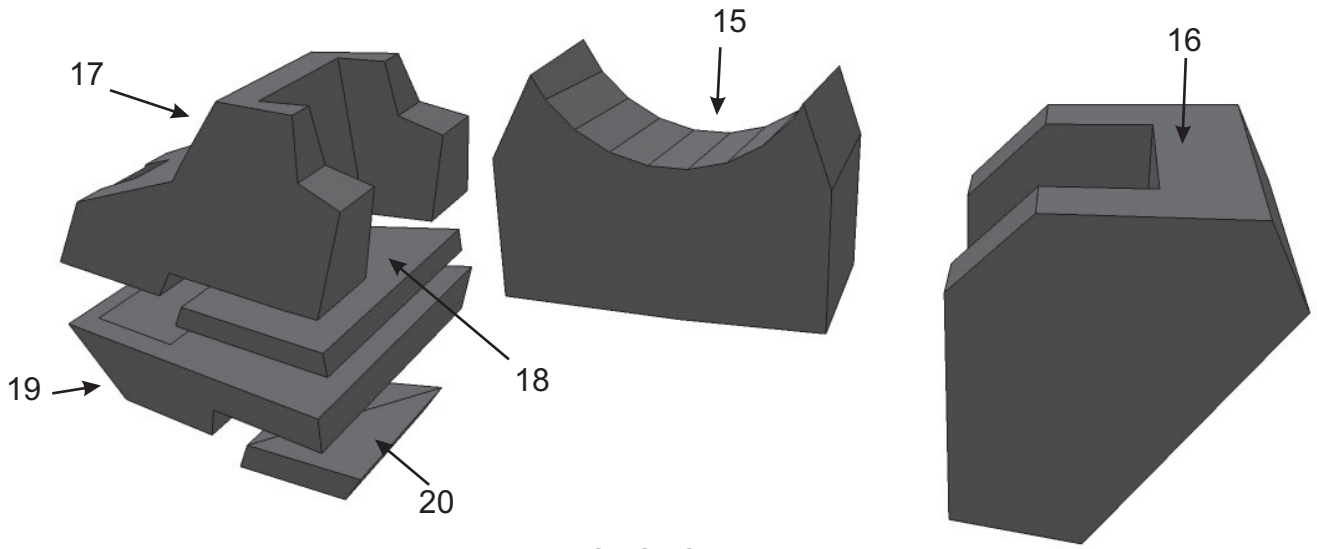

GN-004/te-A02

GUNDAM NADLEE H AKWOS

Papercraft Design by Wanda Bachtiansyah
E-mail : wanda.gundam@yahoo.com

Part 6 : LEG
Do the same way for the other side

Black for Nadleeh Akwos
White for Original Nadleeh
6i & 6ii