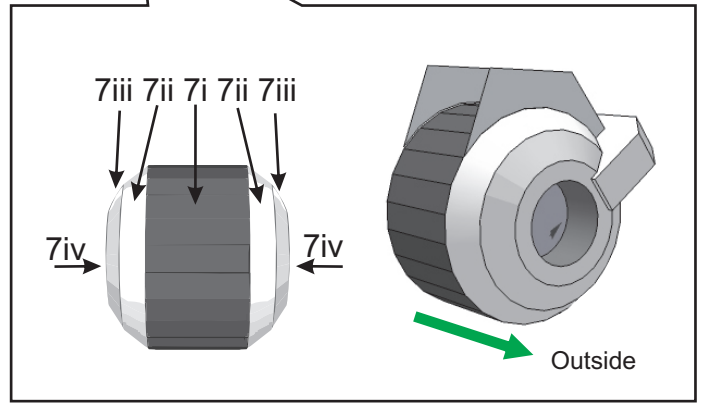

GN-004/te-A02

GUNDAM NADLEE H AKWOS

Papercraft Design by Wanda Bachtiansyah
E-mail : wanda.gundam@yahoo.com

Part 6 : LEG
Do the same way for the other side

Black for Nadleeh Akwos
White for Original Nadleeh
6i & 6ii