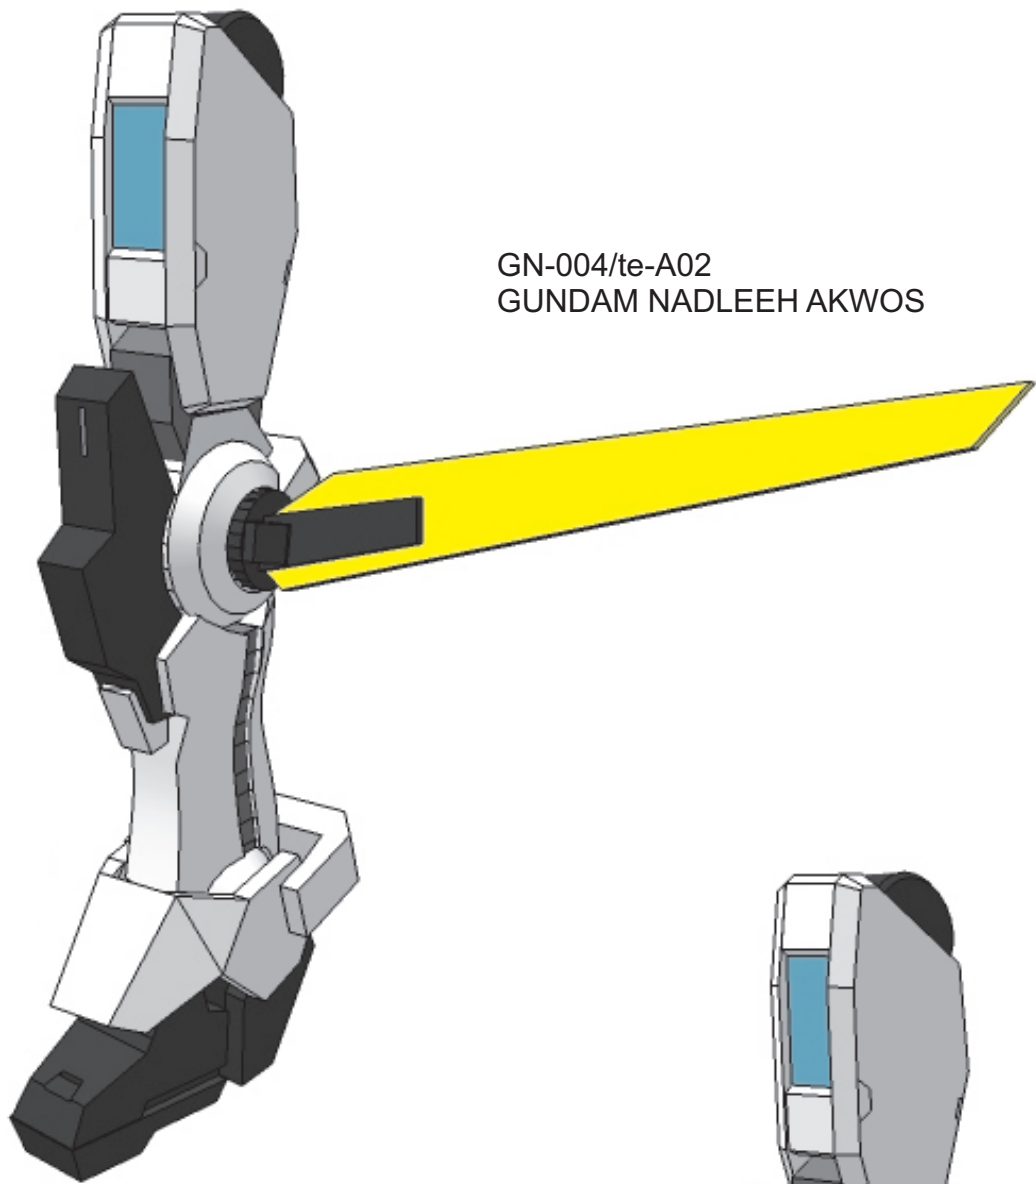

GN-004/te-A02

GUNDAM NADLEE H AKWOS

Papercraft Design by Wanda Bachtiansyah
E-mail : wanda.gundam@yahoo.com

Part 6 : LEG
Do the same way for the other side

Black for Nadleeh Akwos
White for Original Nadleeh
6i & 6ii

SHOES Part :
Black For AKWOS
White For Original Nadleeh

GN-004/te-A02
GUNDAM NADLEE H AKWOS

GN-004
GUNDAM NADLEE H