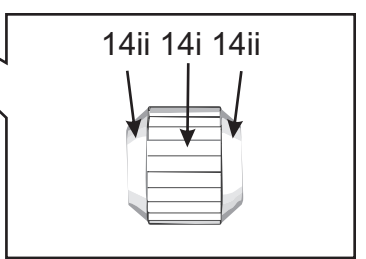

GN-004/te-A02

GUNDAM NADLEE H AKWOS

Papercraft Design by Wanda Bachtiansyah
E-mail : wanda.gundam@yahoo.com

Part 6 : LEG
Do the same way for the other side

Black for Nadleeh Akwos
White for Original Nadleeh
6i & 6ii