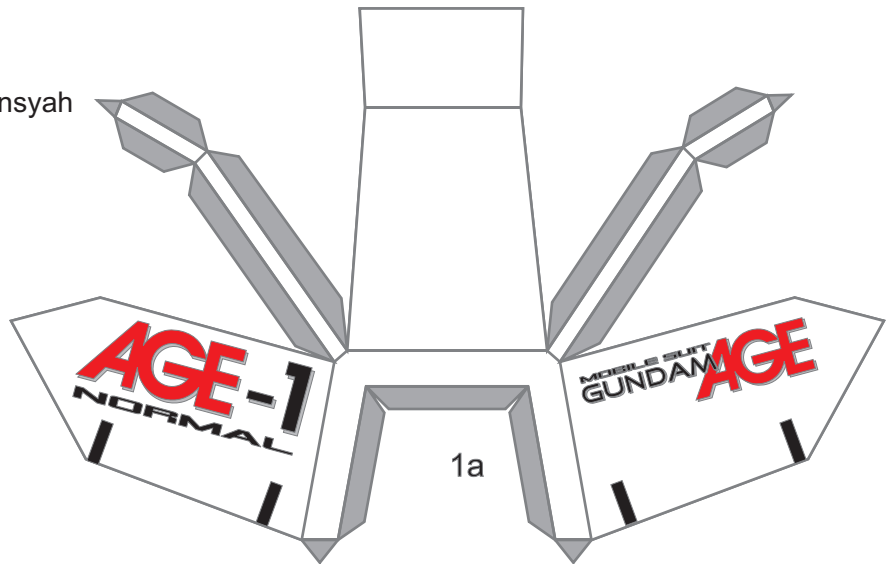

GUNDAM AGE-1 *normal*

Paper-Grade Design by Wanda Bachtiarsyah
E-mail : wanda.gundam@yahoo.com

Arm (Right)
White

MOBILE SUIT GUNDAM AGE

GUNDAM AGE-1 *normal*

Paper-Grade Design by Wanda Bachtiarsyah
E-mail : wanda.gundam@yahoo.com