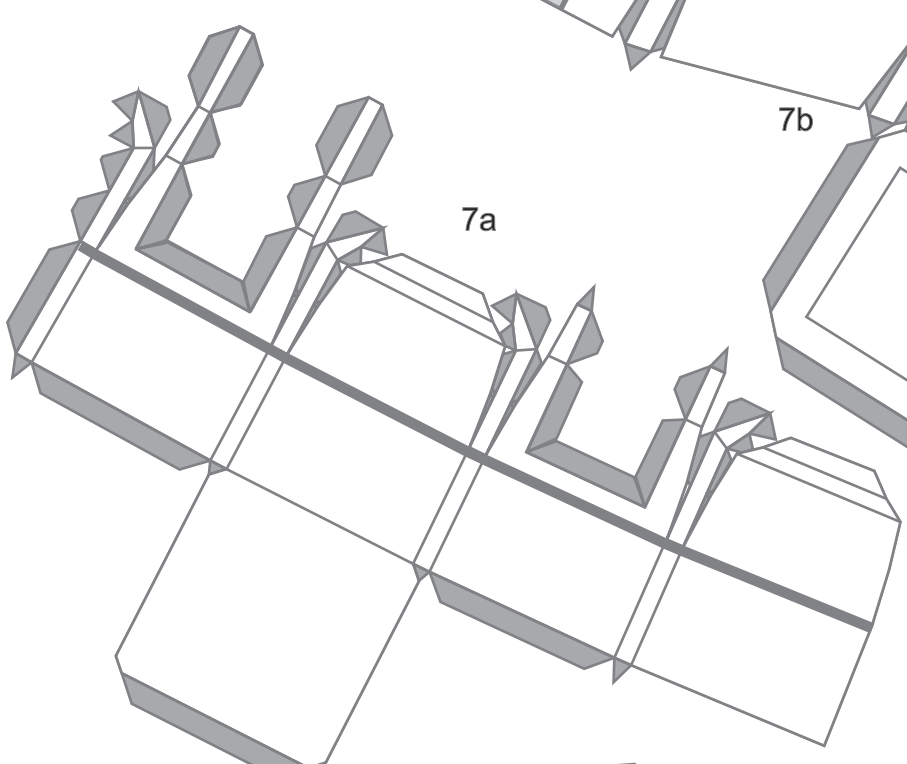

GUNDAM AGE-1 *normal*

Paper-Grade Design by Wanda Bachtiarsyah
E-mail : wanda.gundam@yahoo.com

Arm (Right)
White

MOBILE SUIT GUNDAM AGE

GUNDAM AGE-1 *normal*

Paper-Grade Design by Wanda Bachtiarsyah
E-mail : wanda.gundam@yahoo.com

Arm (Right)
Gray

Arm (Left)

Dark Gray

T6

T1

T2

T3

T8i

T8

T4

T5

Right

T3

T2

T1

T5