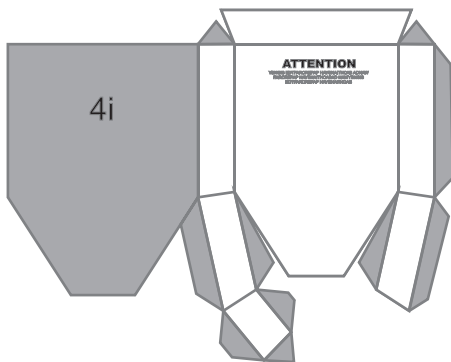

GUNDAM AGE-1 *normal*

Paper-Grade Design by Wanda Bachtiarsyah
E-mail : wanda.gundam@yahoo.com

Arm (Right)
White

MOBILE SUIT GUNDAM AGE

GUNDAM AGE-1 *normal*

Paper-Grade Design by Wanda Bachtiarsyah
E-mail : wanda.gundam@yahoo.com

Arm (Right)
Gray

Arm (Left)

Dark Gray

T6

T1

T2

T3

T8i