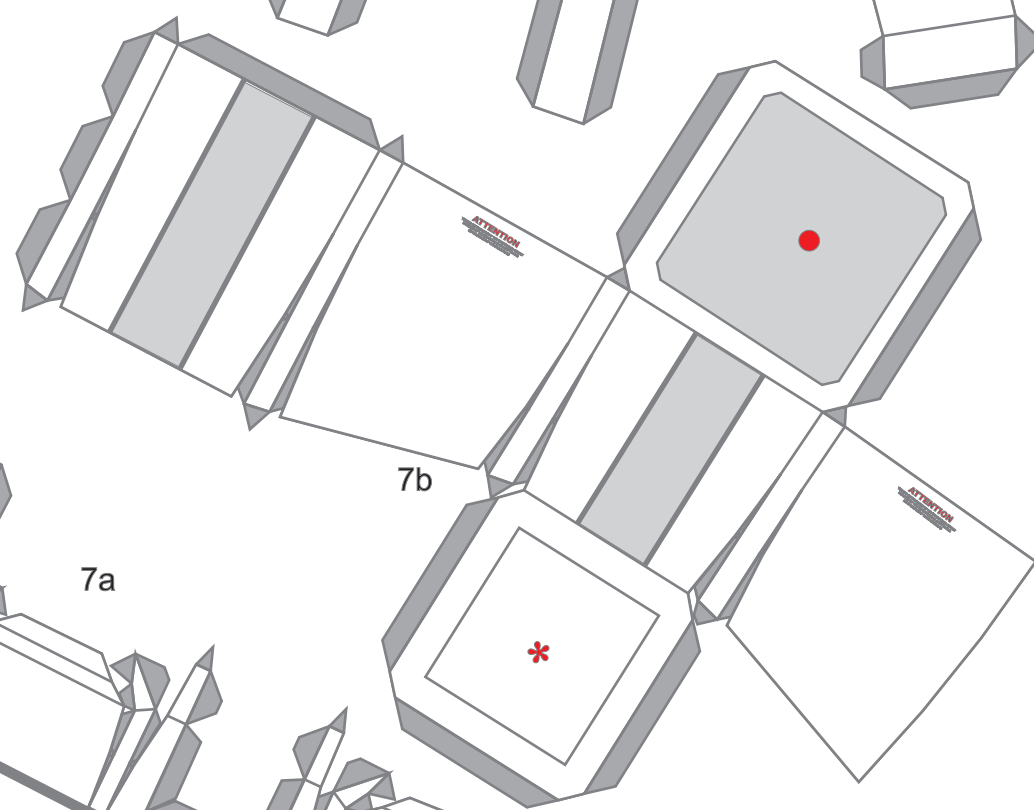

Arm (Right)
White