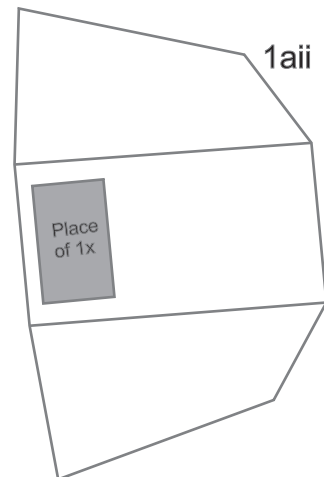

GUNDAM AGE-1 *normal*

Paper-Grade Design by Wanda Bachtiarsyah
E-mail : wanda.gundam@yahoo.com

Arm (Right)
White

MOBILE SUIT GUNDAM AGE

GUNDAM AGE-1 *normal*

Paper-Grade Design by Wanda Bachtiarsyah
E-mail : wanda.gundam@yahoo.com

Arm (Right)
Gray

Arm (Left)

Dark Gray

T6

T1

T2

T3

T8i

T8

T4

T5

Right

T3

T2

T1

T5

T4

T8i

T8

T6

Left

5

1x

5