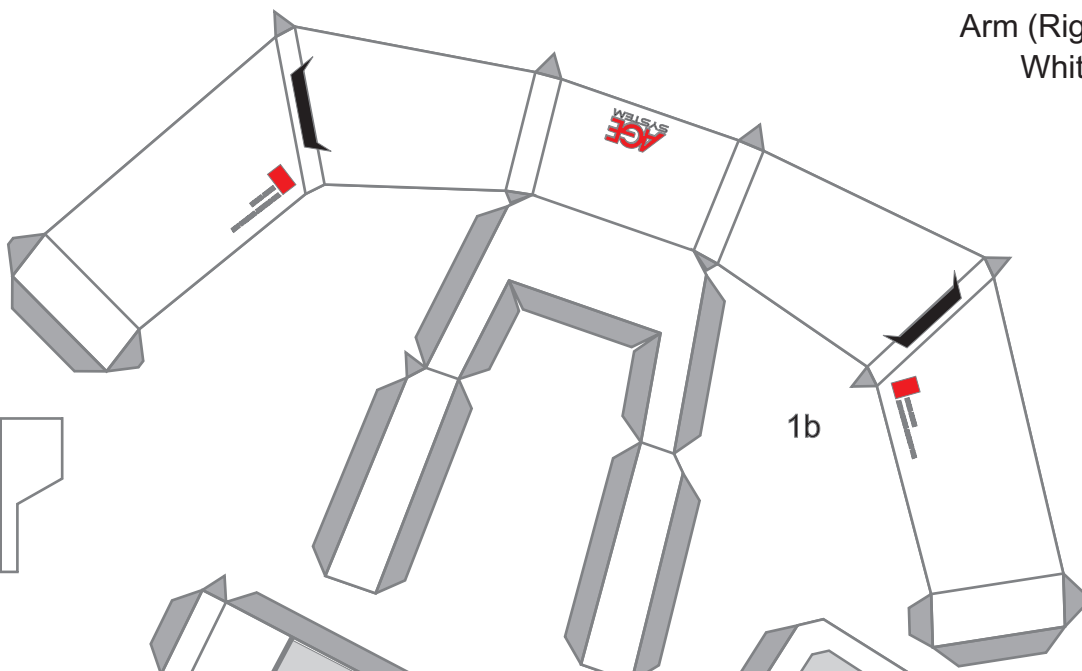

GUNDAM AGE-1 *normal*

Paper-Grade Design by Wanda Bachtiarsyah
E-mail : wanda.gundam@yahoo.com

Arm (Right)
White

MOBILE SUIT GUNDAM AGE

GUNDAM AGE-1 *normal*

Paper-Grade Design by Wanda Bachtiarsyah
E-mail : wanda.gundam@yahoo.com

Arm (Right)
Gray

Arm (Left)

Dark Gray

T6

T1

T2

T3

T8i