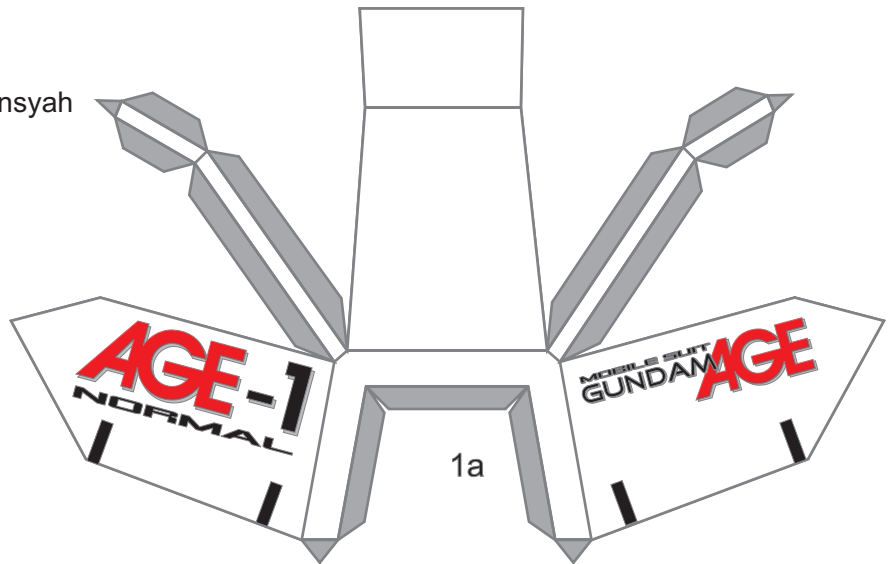

1x

MOBILE SUIT
GUNDAM **AGE**

Arm (Left)
White

GUNDAM AGE-1 *normal*

Paper-Grade Design by Wanda Bachtiarsyah
E-mail : wanda.gundam@yahoo.com

Arm (Left)
White