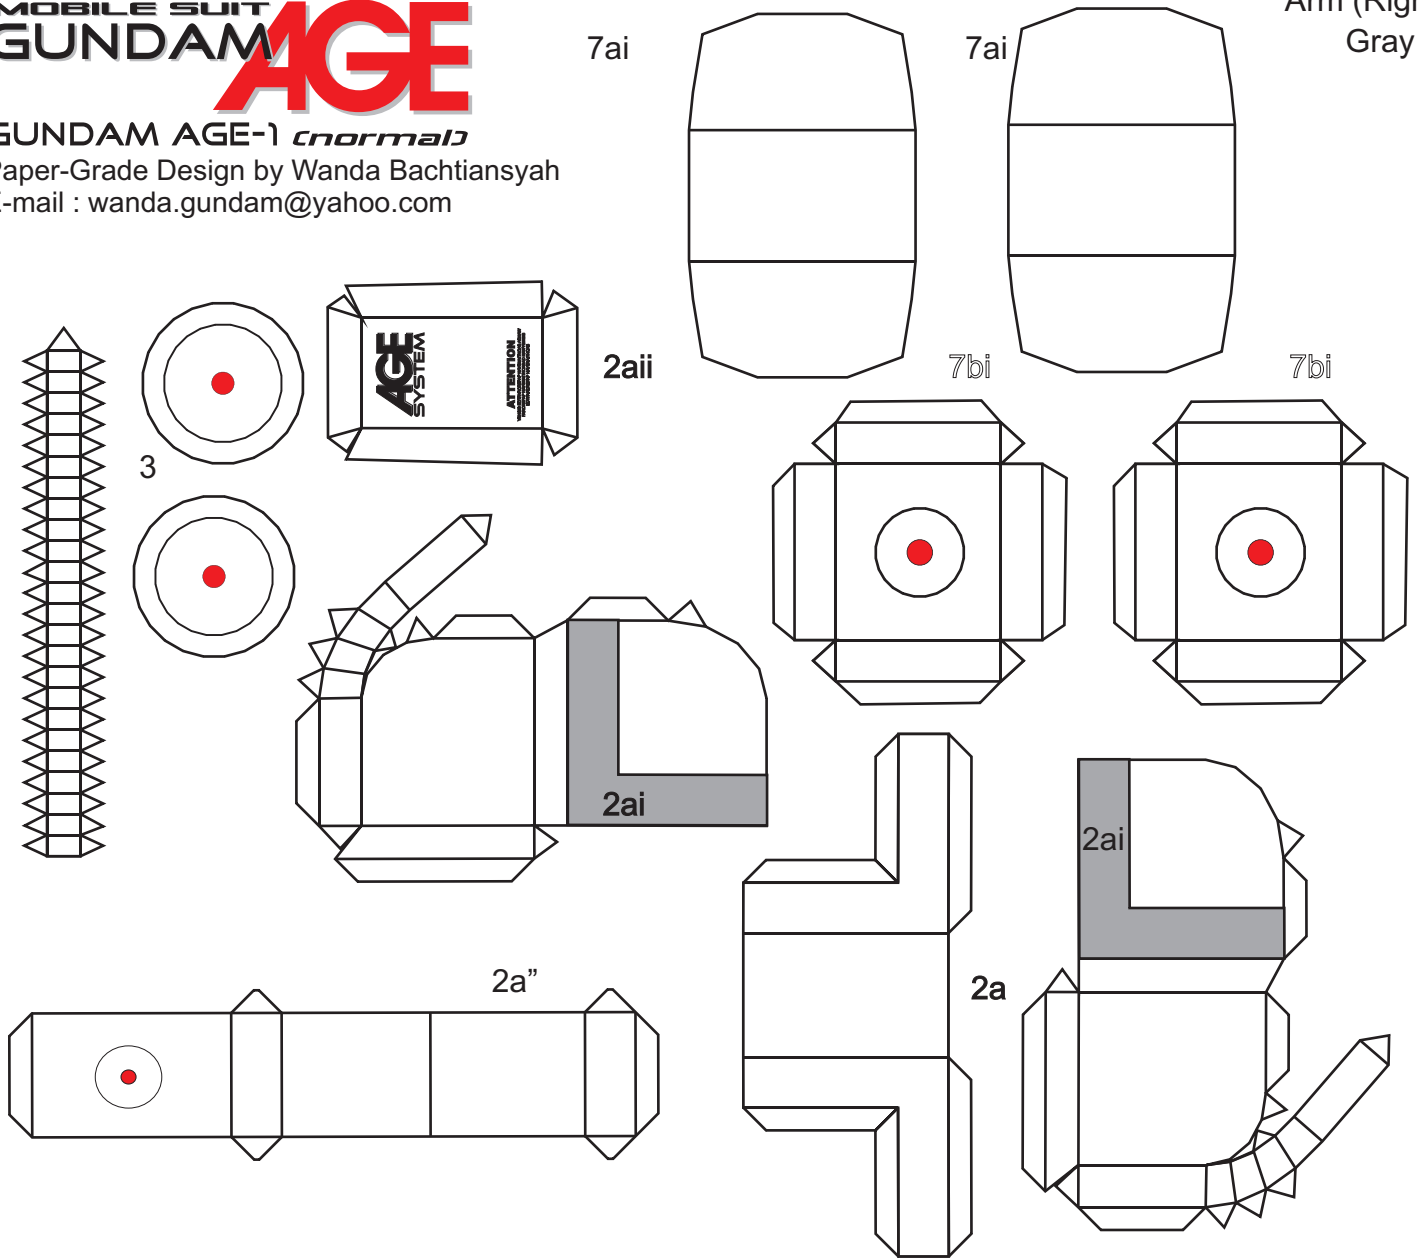

GUNDAM AGE-1 *normal*

Paper-Grade Design by Wanda Bachtiarsyah
E-mail : wanda.gundam@yahoo.com

Arm (Right)
White

MOBILE SUIT GUNDAM AGE

GUNDAM AGE-1 *normal*

Paper-Grade Design by Wanda Bachtiarsyah
E-mail : wanda.gundam@yahoo.com

Arm (Right)
Gray

Arm (Left)

Dark Gray

T6

T1

T2

T3

T8i