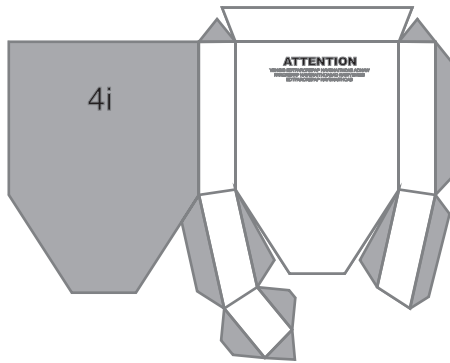

GUNDAM AGE-1 *normal*

Paper-Grade Design by Wanda Bachtiarsyah
E-mail : wanda.gundam@yahoo.com

Arm (Right)
White

MOBILE SUIT GUNDAM AGE

GUNDAM AGE-1 *normal*

Paper-Grade Design by Wanda Bachtiarsyah
E-mail : wanda.gundam@yahoo.com

Arm (Right)
Gray

Arm (Left)

Dark Gray

T6

T1

T2

T3

T8i